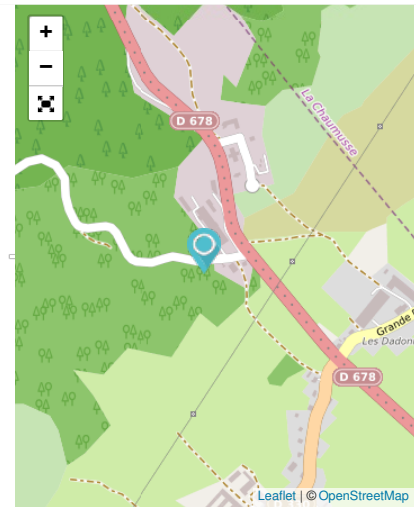

## SNOWSHOEING TRAILS - SAINT-PIERRE

### SAINT PIERRE

Vacances à la neige dans le Haut-Jura : sortie raquettes

### SNOWSHOEING TRAILS - SAINT-PIERRE

Snowshoeing routes in Saint-Pierre: 2 itineraries from 2.5 to 4 kms. Snowshoeing is accessible to all.

Passes on sale at the tourist office or at the departure of the snowshoeing routes.